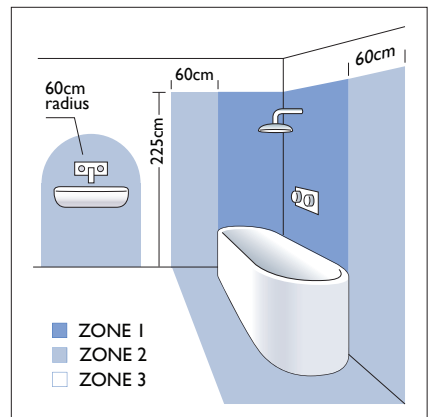

↑ All stock received after 12.02.12

1 x 18w 2G11		excl.
-----------------	--	-------

Zones	<b>2</b>	<b>3</b>
-------	----------	----------

**NOTE:**  
If used with a motion detector, ensure a minimum of 20 minutes ON time.